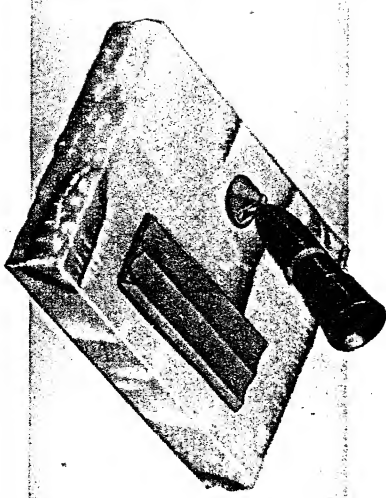

H113 BADHE. Black Carrara. 3 1/4 x 5 inches. Chrome trim. With No. 3 Black Pen $7.50.

H093 BADFL. Colored Pedarra Onyx. 3 1/4 x 5 inches. Gold trim. With No. 3 Brown Pen $7.50.